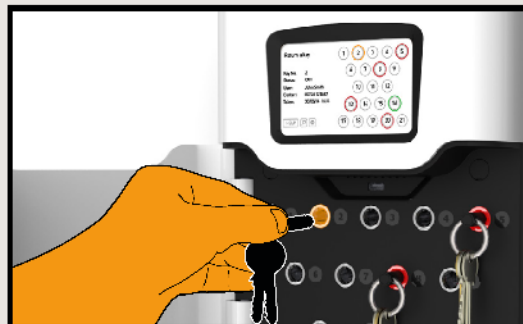

# What is Traka21?

Ensuring that the right keys are available to the right people at the right times is a concern for every organisation.

Traka21 is a sophisticated stand-alone key management system which combines innovative RFID technology and robust design to provide small and medium sized businesses with the advanced management of 21 keys or keysets in an affordable plug and play unit.

## Operation

- Stand-alone Plug & Play solution with advanced RFID technology
- Touchscreen interface
- PIN access to designated keys or keysets which are individually locked in place
- Keys are securely attached using special security seals
- Simple to configure through setup wizard
- No requirement for network connection or PC
- Concealed robust fixing points allow secure wall fixing
- Mains operated with optional battery backup

## Features

- User, key and access rights administration
- Multilingual functionality
- Screen based audit trail and reporting capability or export via USB port
- 21 robust, long-life iFobs with security seals
- 21 locking receptors with LEDs
- Robust and compact aluminium & ABS housing with no exposed hinges or obvious access points
- Manual override and door release functions in case of emergency
- Audible alarms

# And how does it work?

User is required to enter his/her unique PIN code to gain access to the cabinet

All keys and keysets are individually locked by the Traka21 unit. Green LEDs indicate those keys to which this user has access. The user cannot remove keys highlighted by the Red LEDs which continue to remain locked in place.