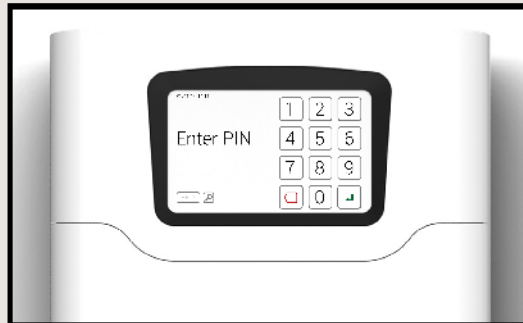

# What is Traka21?

Ensuring that the right keys are available to the right people at the right times is a concern for every organisation.

Traka21 is a sophisticated stand-alone key management system which combines innovative RFID technology and robust design to provide small and medium sized businesses with the advanced management of 21 keys or keysets in an affordable plug and play unit.

## Operation

- Stand-alone Plug & Play solution with advanced RFID technology
- Touchscreen interface
- PIN access to designated keys or keysets which are individually locked in place
- Keys are securely attached using special security seals
- Simple to configure through setup wizard
- No requirement for network connection or PC
- Concealed robust fixing points allow secure wall fixing
- Mains operated with optional battery backup

# And how does it work?

User is required to enter his/her unique PIN code to gain access to the cabinet

All keys and keysets are individually locked by the Traka21 unit. Green LEDs indicate those keys to which this user has access. The user cannot remove keys highlighted by the Red LEDs which continue to remain locked in place.